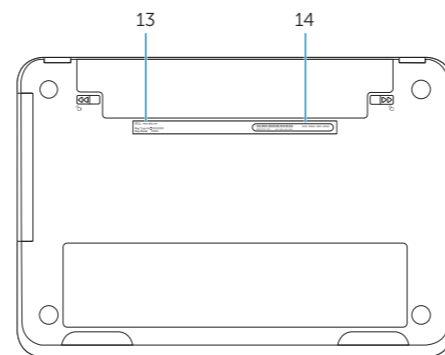

# Features

Funkcije | Vlastnosti | Funkcije

1. Camera-status light
2. Camera
3. Microphone
4. Power button
5. Power-adaptor port
6. HDMI port
7. USB 2.0 ports (2)

8. Headset port
9. Power and battery-status light
10. Media-card reader
11. Touchpad
12. Security-cable slot
13. Regulatory label
14. Service Tag label