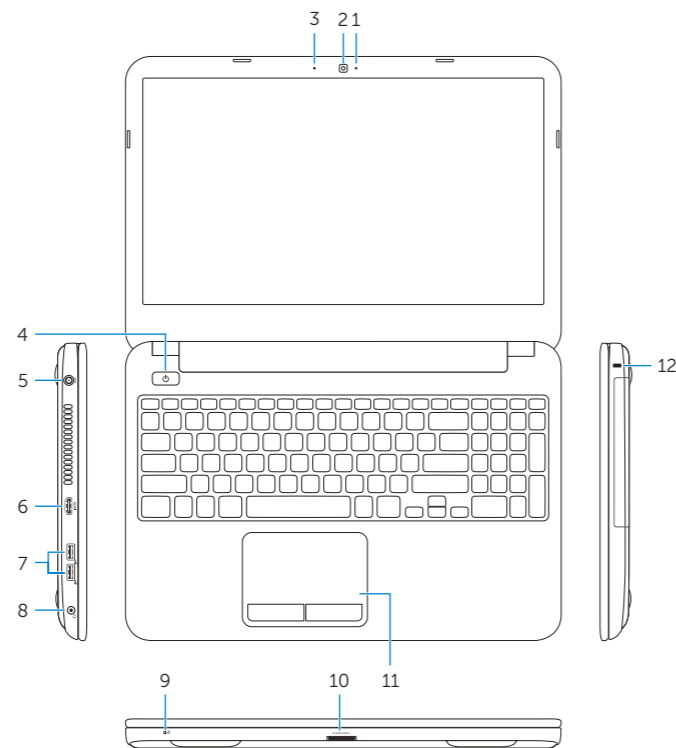

# Features

Funkcije | Vlastnosti | Funkcije

1. Camera-status light
2. Camera
3. Microphone
4. Power button
5. Power-adaptor port
6. HDMI port
7. USB 2.0 ports (2)

8. Headset port
9. Power and battery-status light
10. Media-card reader
11. Touchpad
12. Security-cable slot
13. Regulatory label
14. Service Tag label